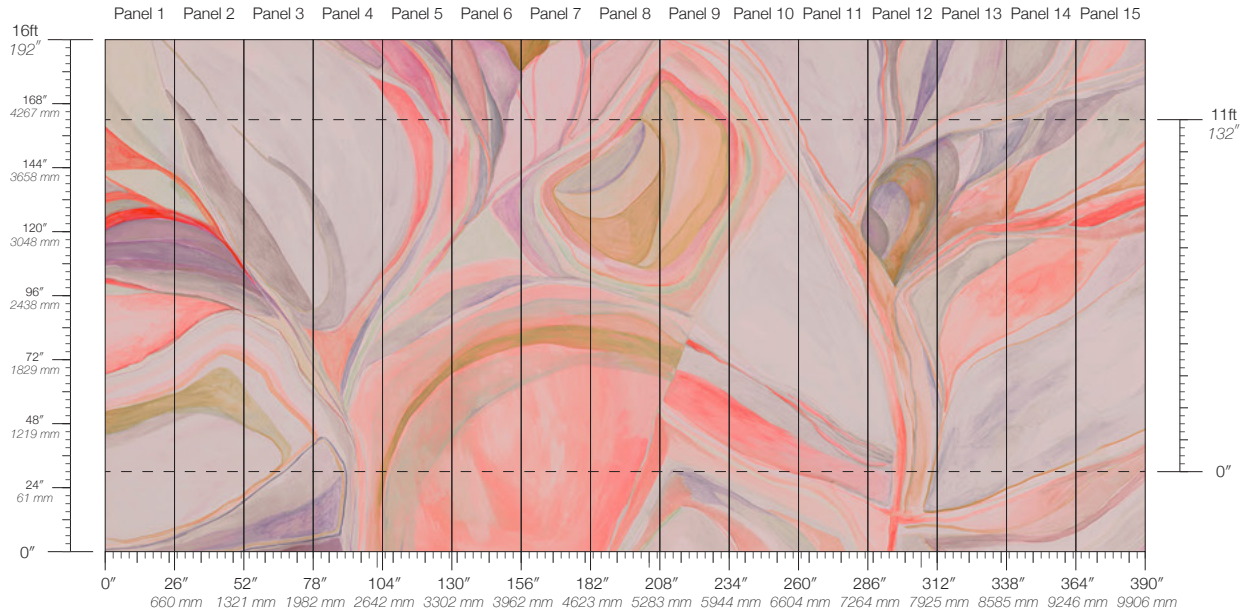

Abstract Soma

Suitable for residential and some commercial projects

COLOR
Soma

STOCK
Made to order

REPEAT
Non-repeating

CONTACT
sales@calicowallpaper.com
+1 718 243 1705
57 Lispenard Street
New York, NY 10013 USA

ITEM
4216

MINIMUM
1 panel

LEAD TIME
4 weeks to print

CONTENT
Clay-Coated Paper

MAINTENANCE
Water-based cleanser

ORIGIN
USA

DISCLAIMER
Panel maps represent mural artwork only. Reference the physical sample for color and texture.

PANEL WIDTH
26" / 661 mm trimmed

FLAMMABILITY
ASTM E84 Adhered Class A

DETAILS
Custom options available

PANEL HEIGHT
132" / 3353 mm standard
192" / 4877 mm extended

ENVIRONMENTAL
FSC Certified Content

PRICE
Available upon request